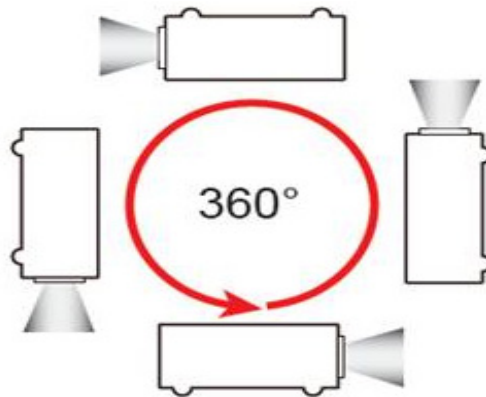

Projector orientation

Warranty information

Note the following about regular warranty on the G Series projector lamps:

- Original projector lamp—500 hours or one year, whichever occurs first
- Replacement lamps—500 hours or 120 days, whichever occurs first

Technical support

North and South America: +1-800-221-8025 or tech-support@christiedigital.com

Europe, Middle East, and Africa: +44 (0) 1189 778111 or techsupport-emea@christiedigital.com

Asia Pacific: tech-asia@christiedigital.com