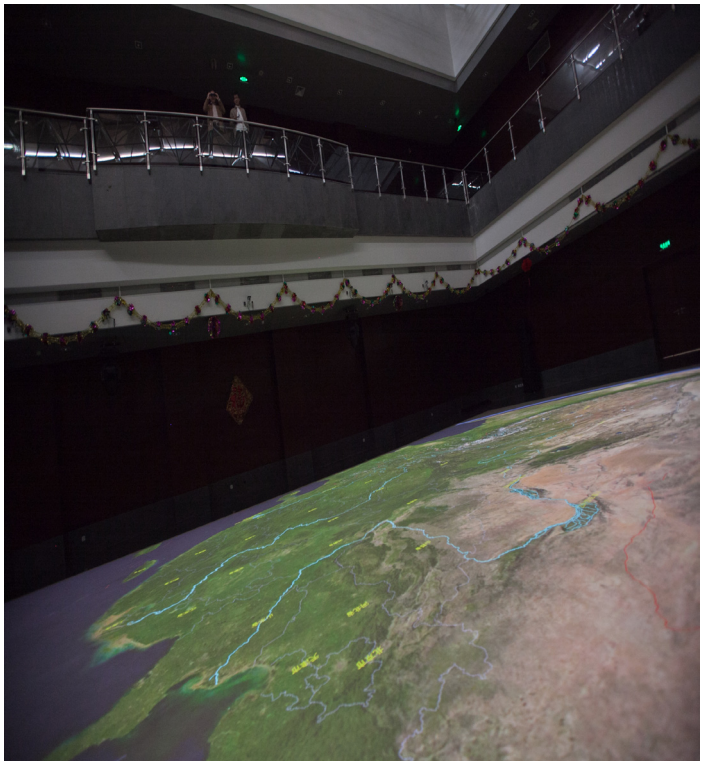

Barry Lewine, Christie's director of sales for visual environments in Asia, hopes to build on the success his team has seen in

"This is just the beginning of a collaborative approach to solutions between Christie Asia and Christie North America."
Barry Lewine, Director of Sales for Visual Environments in Asia, Christie

China. "This is just the beginning of a collaborative approach to solutions architecting and project fulfillment," said Lewine. "We hope to continue this collaboration between Christie Asia and Christie North America teams in the future," he said.

Contact Christie

Contact us today to find out how you can benefit from Christie's expertise in integrated simulation solutions.

The third floor catwalk provides a bird's eye view of the mapping data - a unique, comprehensive perspective for researchers.