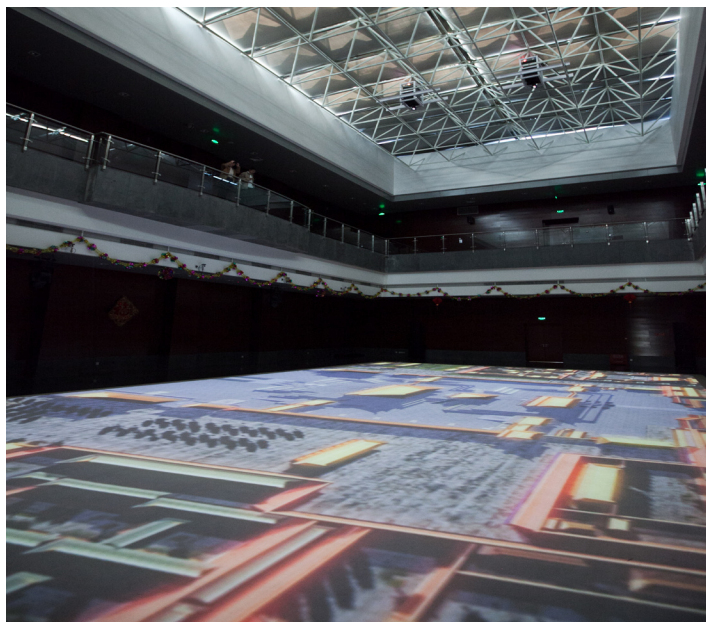

Satellite data of urban and rural landscapes help researchers in predicting natural disasters like floods and earthquakes.